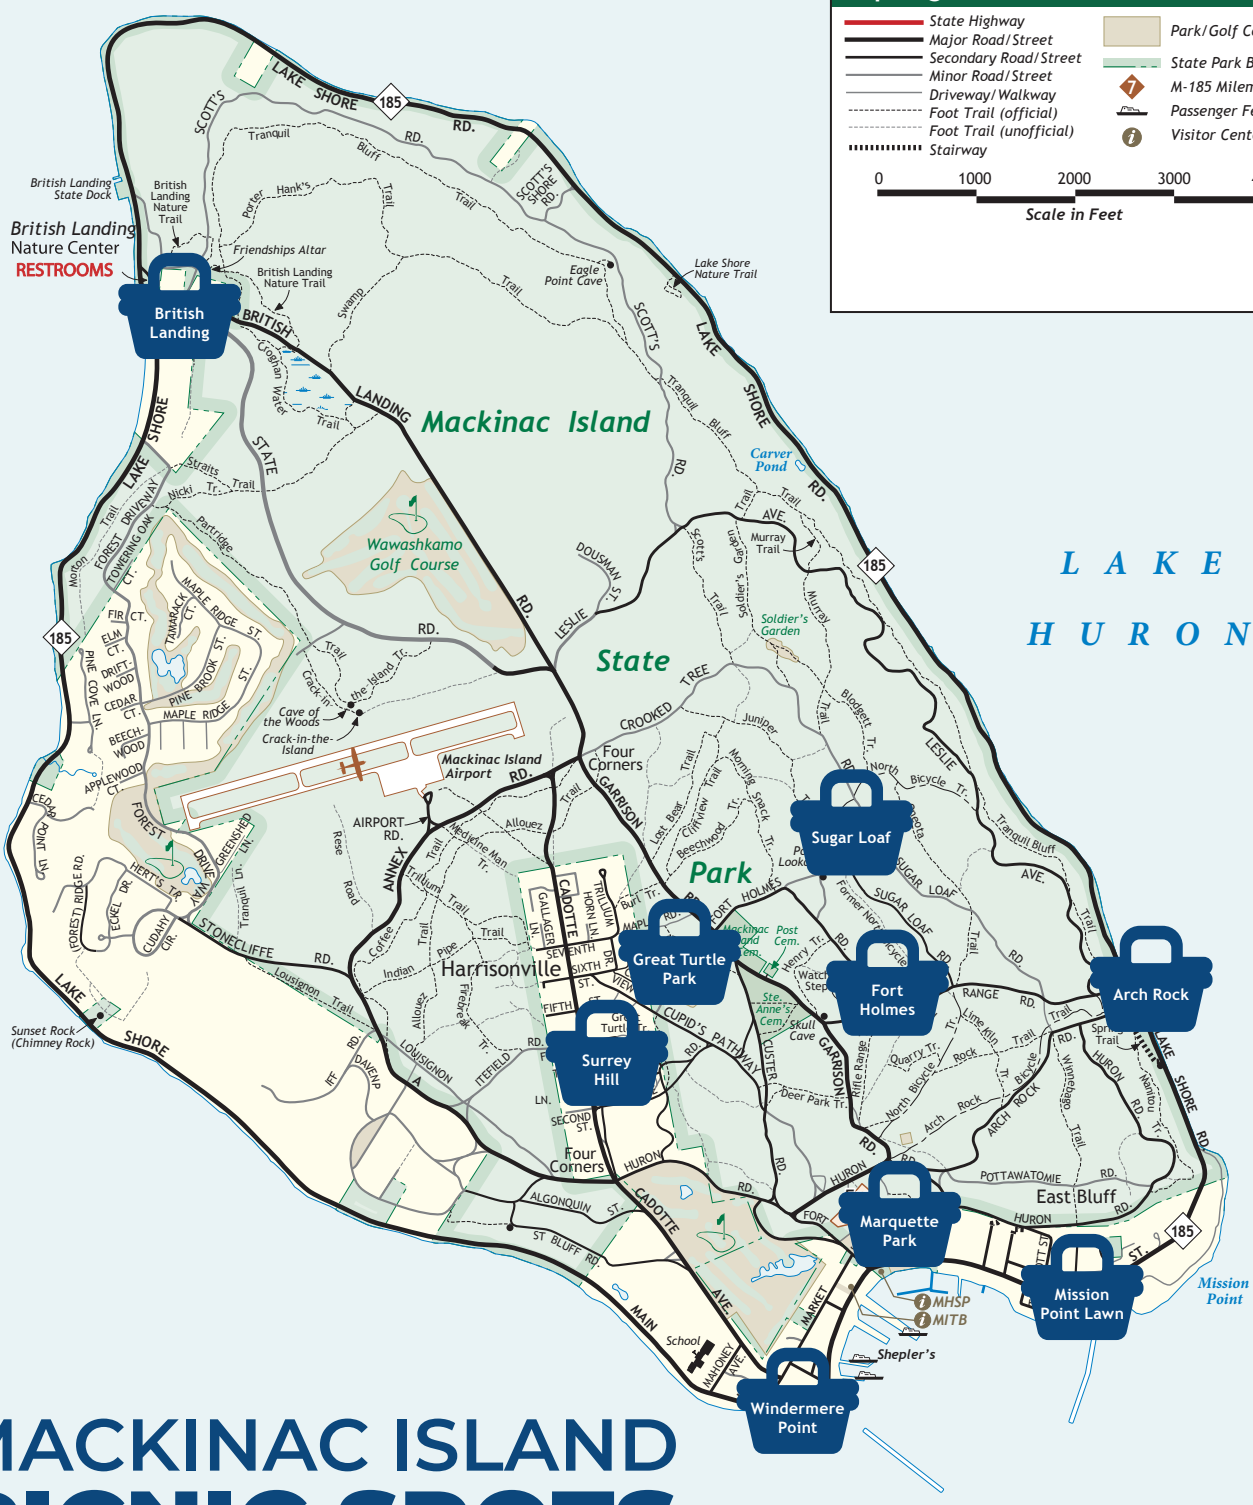

Map Legend

	State Highway		Park/Golf Course
	Major Road/Street		State Park Boundary
	Secondary Road/Street		M-185 Milemarker
	Minor Road/Street		Passenger Ferry
	Driveway/Walkway		Visitor Centers
	Foot Trail (official)		
	Foot Trail (unofficial)		
	Stairway		

0 1000 2000 3000 4000
Scale in Feet

MACKINAC ISLAND PICNIC SPOTS